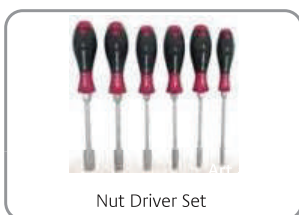

End Cutting Plier

Combination Spanner Set

Bit Holder

Extension Bar

Hex Bit Socket

2Way rubber Mallet

Claw Hammer

Nut Driver Set