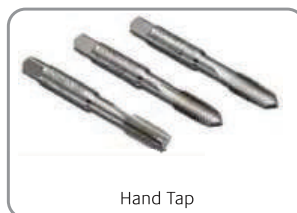

End Cutting Plier

Combination Spanner Set

Bit Holder

Extension Bar

Hex Bit Socket

2Way rubber Mallet

Claw Hammer

Nut Driver Set

T-Handle Driver

Precision Screw Driver Set

Outside Micrometer

Spirit Level Aliminum

Steel Measuring Tape

Tri Square

Torpedo Level

Fiber Measuring Tape

Hand Tap

Tap & Die Set

KOREA INTERNATIONAL

Utility Knife

Utility Knife

Half Round File

Flat File

Belt Punch