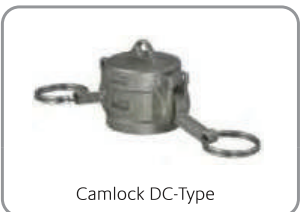

HOSE FITTINGS